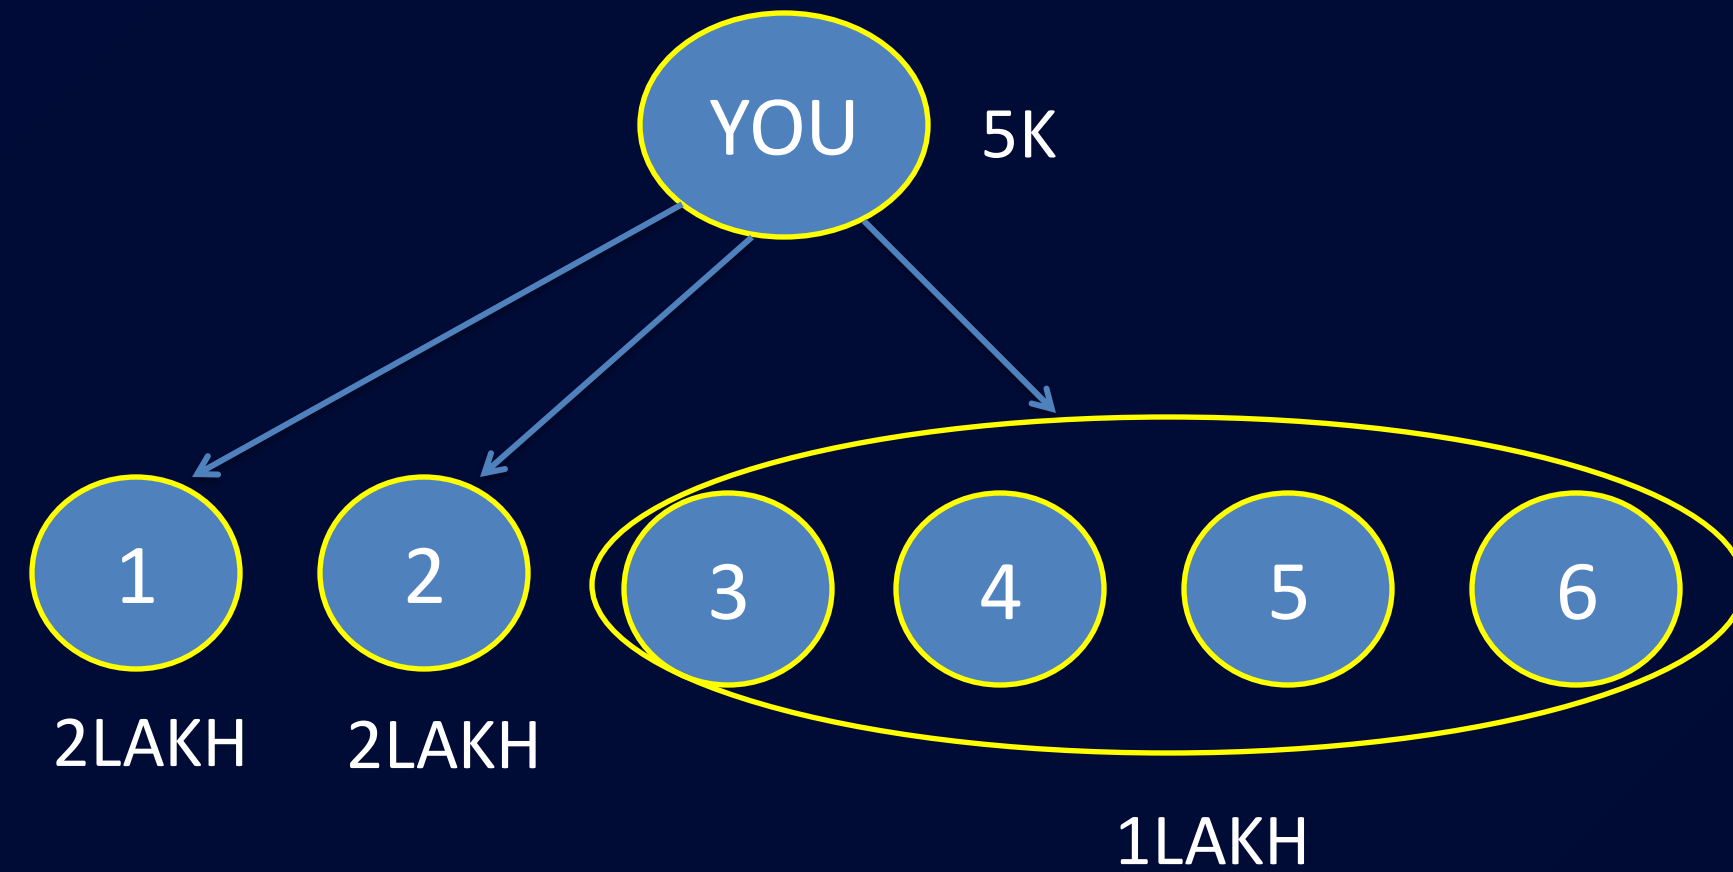

GOLD

SELF INVESTMENT	-	$ 5000
TEAM BUSINESS	-	$ 500000
REWARD	-	$ 3000
CONDITION		
LEG 1	-	$ 200000
LEG 2	-	$ 200000
LEG 3	-	$ 100000
LEG 4	-	
OTHER	-