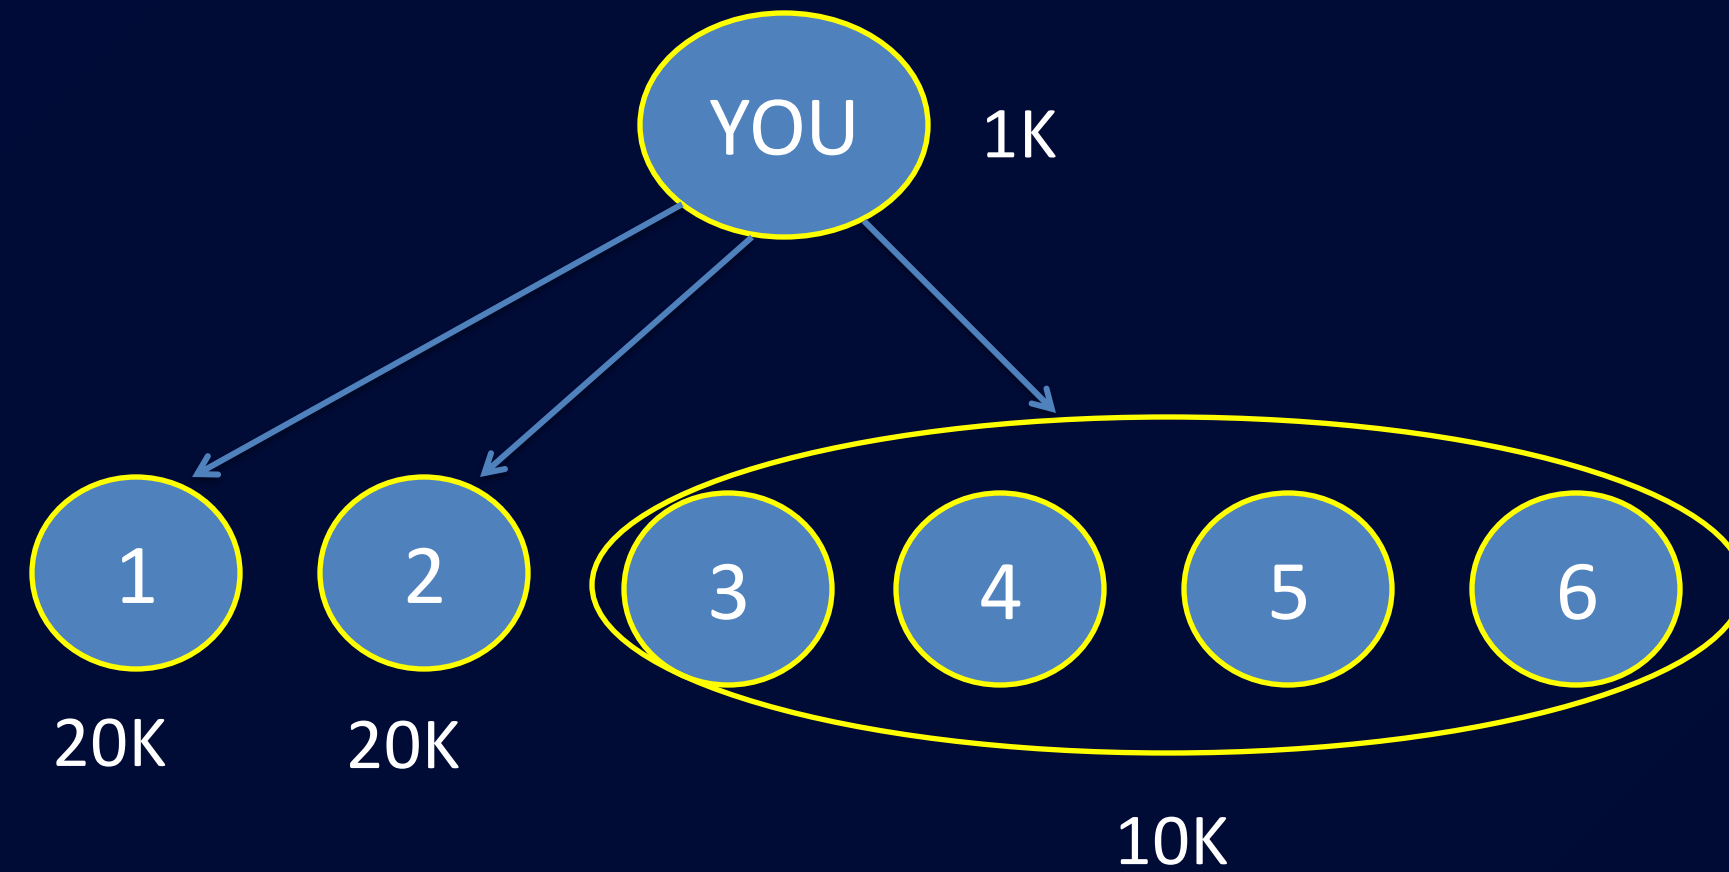

GOLD

DIAMOND

ROYAL DIAMOND

BRONZE

SELF INVESTMENT	-	\$ 1000
TEAM BUSINESS	-	\$ 50000
REWARD	-	\$ 500
CONDITION		
LEG 1	-	\$ 20000
LEG 2	-	\$ 20000
LEG 3	-	
LEG 4	-	
OTHER	-	

} **\$ 10000**

SILVER

SELF INVESTMENT	-	\$ 2000
TEAM BUSINESS	-	\$ 200000
REWARD	-	\$ 1500
CONDITION		
LEG 1	-	\$ 80000
LEG 2	-	\$ 80000
LEG 3	-	\$40000
LEG 4	-	
OTHER	-	