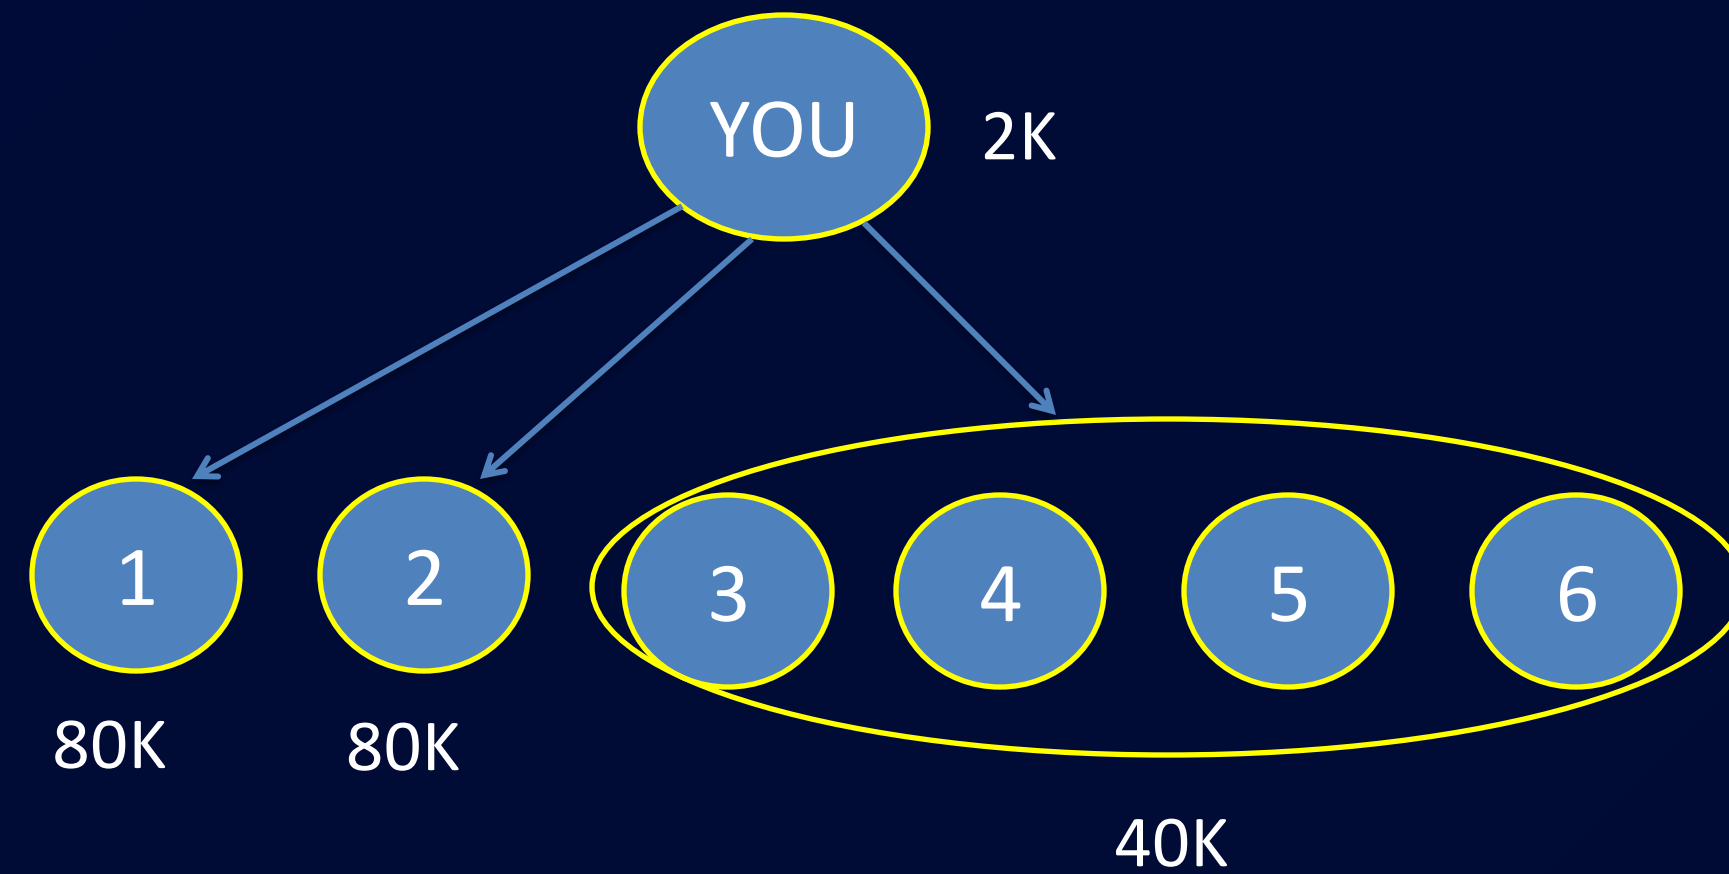

GOLD

DIAMOND

ROYAL DIAMOND

BRONZE

SELF INVESTMENT	-	\$ 1000
TEAM BUSINESS	-	\$ 50000
REWARD	-	\$ 500
CONDITION		
LEG 1	-	\$ 20000
LEG 2	-	\$ 20000
LEG 3	-	
LEG 4	-	
OTHER	-	

} **\$ 10000**

SILVER

SELF INVESTMENT	-	\$ 2000
TEAM BUSINESS	-	\$ 200000
REWARD	-	\$ 1500
CONDITION		
LEG 1	-	\$ 80000
LEG 2	-	\$ 80000
LEG 3	-	\$40000
LEG 4	-	
OTHER	-	