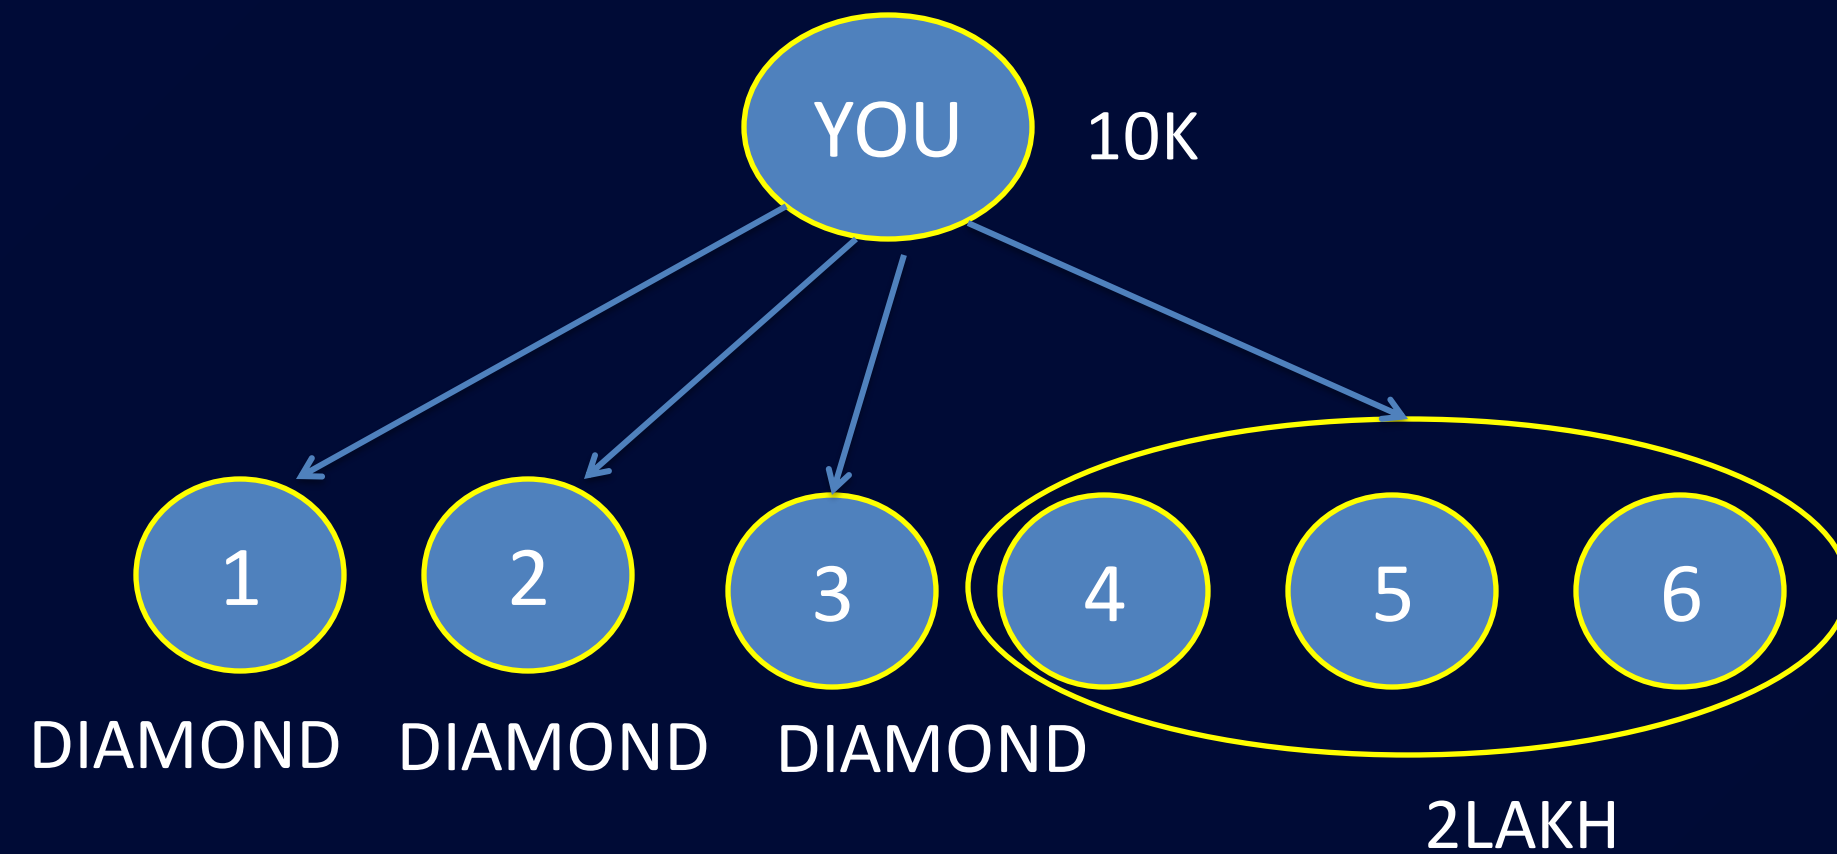

ROYAL DIAMOND

SELF INVESTMENT	-	$ 10000
TEAM BUSINESS	-	$ 5000000
REWARD	-	$ 34000
CONDITION		
LEG 1	-	$ 1600000
LEG 2	-	$ 1600000
LEG 3	-	$ 1600000
LEG 4	-	
OTHER	-	$ 200000