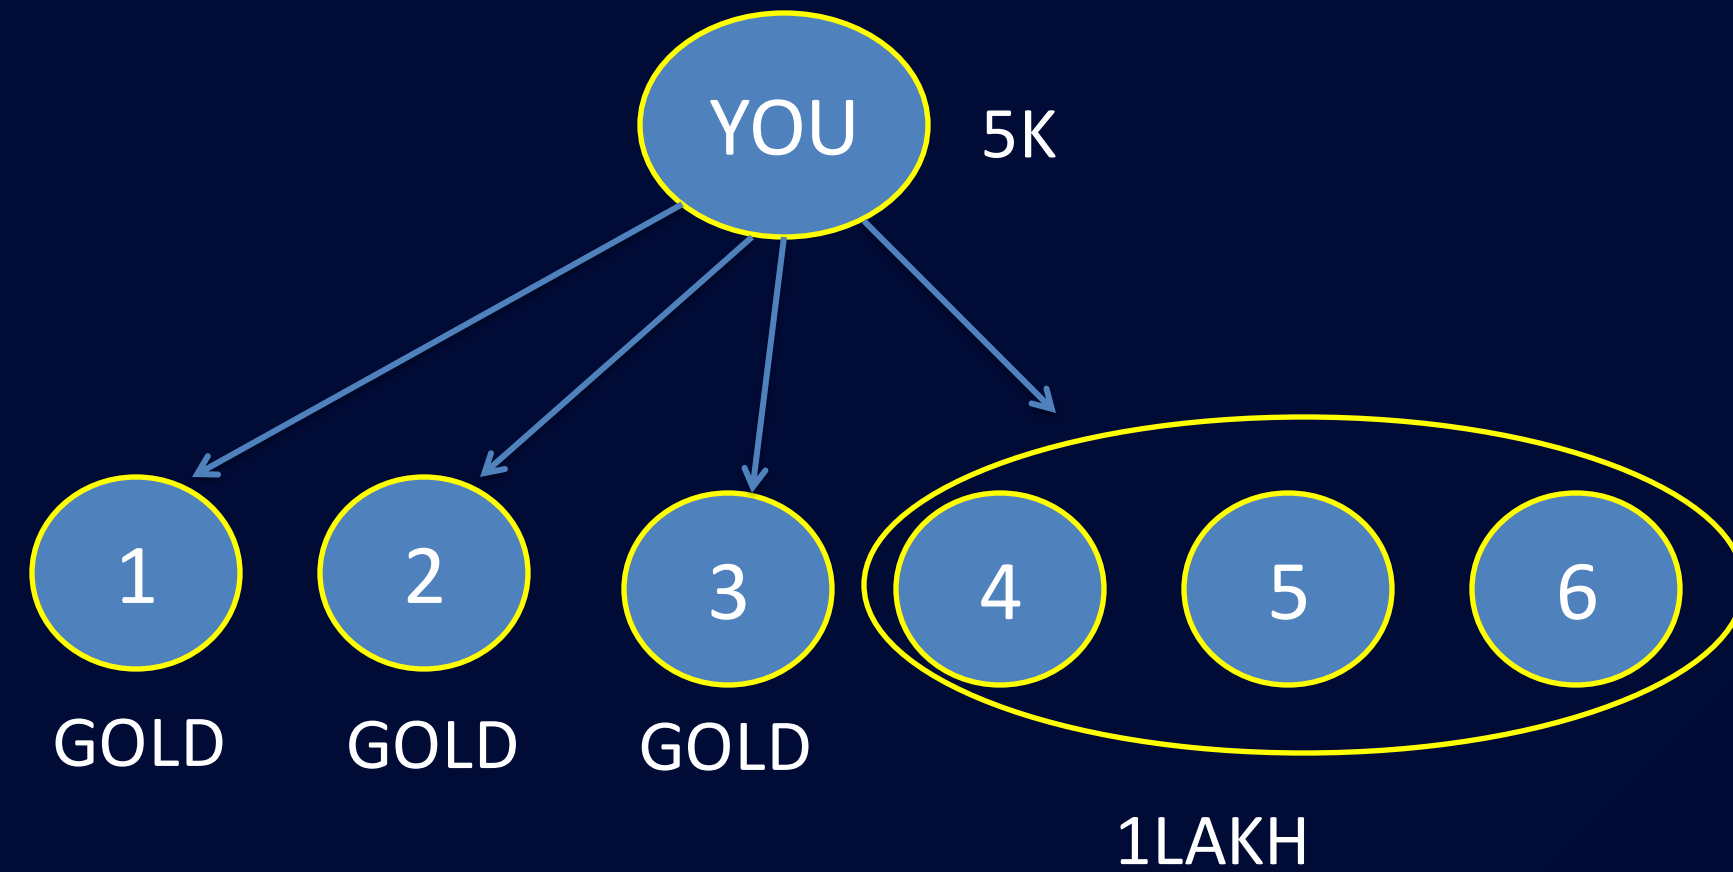

DIAMOND

SELF INVESTMENT	-	$ 5000
TEAM BUSINESS	-	$ 1600000
REWARD	-	$ 11000
CONDITION		
LEG 1	-	$ 500000
LEG 2	-	$ 500000
LEG 3	-	$ 500000
LEG 4	-	$ 100000
OTHER	-